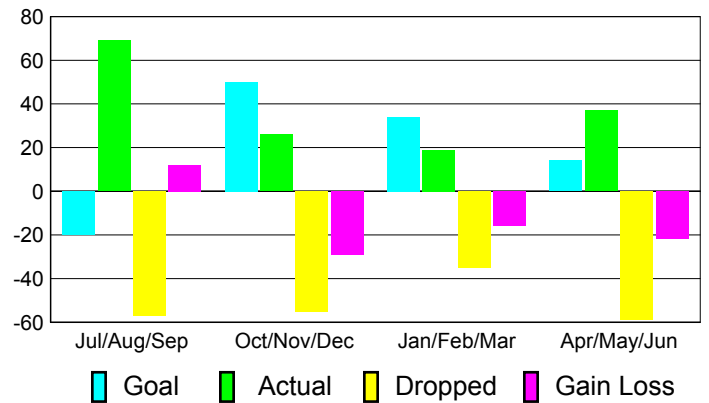

### YTD Status Quo Clubs 2010-2011

Status Quo Clubs Compared to Status Quo Members

## MEMBERSHIP

**Membership Results**  
2010-2011

**Membership**  
2009-2010

Month	Net Memb Goal	Actual New Memb	Actual Dropped Memb	Gain/Loss of Memb	Gain/Loss of Memb
Jul/Aug/Sep	-20	69	-57	12	17
Oct/Nov/Dec	50	26	-55	-29	5
Jan/Feb/Mar	34	19	-35	-16	-6
Apr/May/June	14	37	-59	-22	1
<b>Totals</b>	<b>78</b>	<b>151</b>	<b>-206</b>	<b>-55</b>	<b>17</b>

### Membership Results 2010-2011

Goal, New, Dropped, Gain/Loss

### Comparison of Membership Gain/Loss

Current Year Compared to the Previous Year