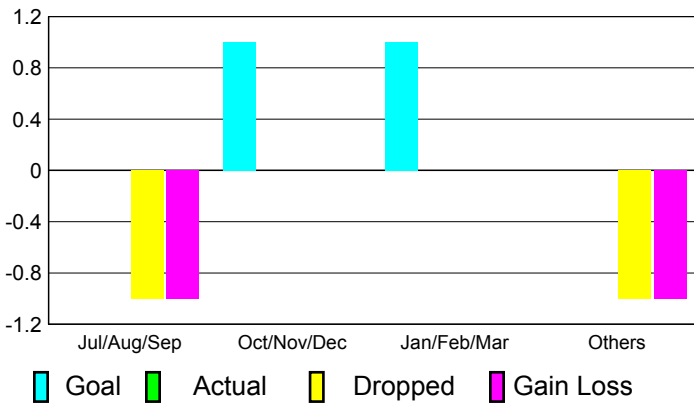

## CLUBS

**Club Results**  
2010-2011

**Clubs**  
2009-2010

Month	New Club Goal	Actual New Clubs	Actual Dropped Clubs	Gain/Loss of Clubs	Gain/Loss of Clubs
Jul/Aug/Sep	0	0	-1	-1	0
Oct/Nov/Dec	1	0	0	0	0
Jan/Feb/Mar	1	0	0	0	0
Apr/May/June	0	0	-1	-1	0
<b>Totals</b>	<b>2</b>	<b>0</b>	<b>-2</b>	<b>-2</b>	<b>0</b>

### Club Results 2010-2011

Goal, New, Dropped, Gain/Loss

### Comparison of Club Gain/Loss

Current Year Compared to the Previous Year