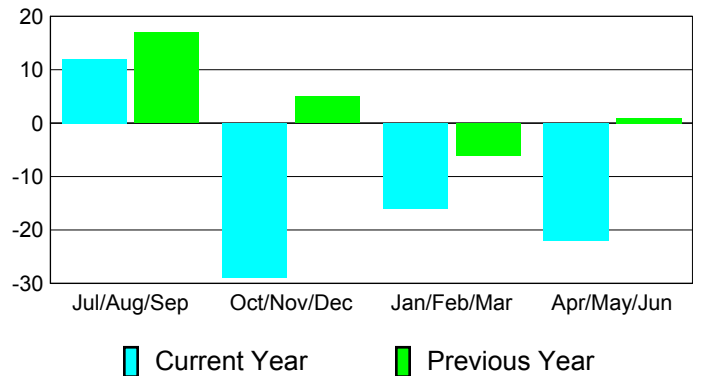

Gender Comparison 2010-2011

Jul/Aug/Sep

Oct/Nov/Dec

Jan/Feb/Mar

Apr/May/June

Male

Female